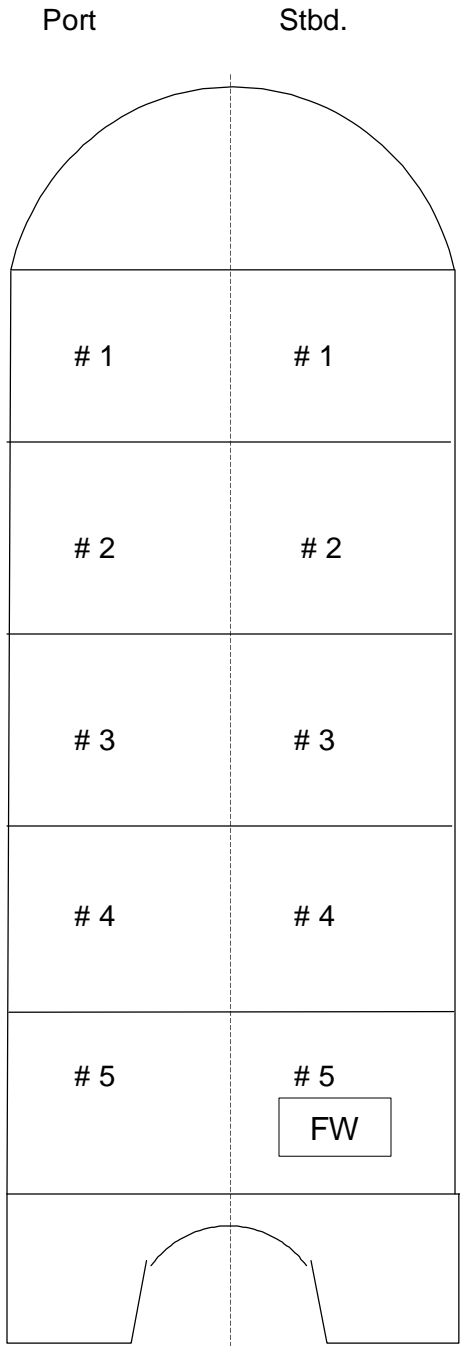

B. NO. 231 – VESSEL SPECIFIC INFORMATION

PRINCIPAL CHARACTERISTICS

OFFICIAL NUMBER: 1198671
 SERVICE: Tank Barge
 GROSS TONS: 3,130
 NET TONS: 1,396
 CONSTRUCTION: Double Hull - Steel
 BUILT: Morgan City, LA
 DATE BUILT: 6/2007

HOME PORT: New York
 DIMENSIONS (FT):

LOA 300
 Beam 64
 Draft 21

OWNER: B.No. 231 Corp.
 58 South Service Road, #150,
 Melville, NY 11747

OPERATOR: Bouchard Ocean Services INC.
 58 South Service Road, #150,
 Melville, NY 11747

Tank Capacities (BBL)